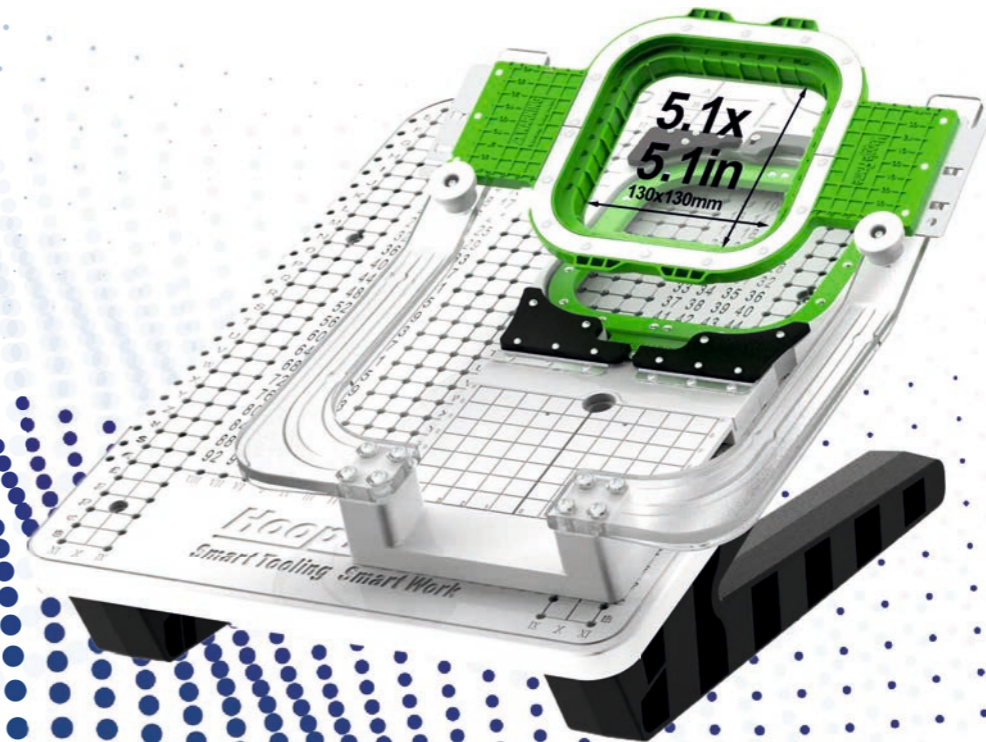

14	ST-M1316	315x395mm		
15	ST-M1716	435x395mm		
16	FT-TA12K	1pcs Fixture for 12cm Hoop +2pcs #12 Plastic Frame		Tajima/Toyota/SWF/Happy/Huamei #12cm Plastic Frame
17	FT-TA15K	1pcs Fixture for 15cm Hoop +2pcs #15 Plastic Frame		Tajima/Toyota/SWF/Happy/Huamei #15cm Plastic Frame
18	FT-TA18K	1pcs Fixture for 18cm Hoop +2pcs #18 Plastic Frame		Tajima/Toyota/SWF/Happy/Huamei #18cm Plastic Frame
19	FT-TA30K	1pcs Fixture for 30cm Hoop +2pcs #30 Plastic Frame		Tajima/Toyota/SWF/Happy/Huamei #30cm Plastic Frame
20	FT-M0505	1pcs Fixture for 130x130mm		Magnetico 130x130mm
21	FT-M7272	1pcs Fixture for 165x165mm		Magnetico 165x165mm
22	HT-003BAS	HT-003*1pcs		/
		HT-BAS*1pcs		

TELAI MAGNETICI

INTELAIATORI E TELAI COMPATIBILI PER QUALSIASI MACCHINA

DIPINTEX
MACCHINE DA RICAMO

Supporti laterali intercambiabili a seconda del campo macchina

1	ST-M0404	95x95mm	
2	ST-M0413	100x325mm	
3	ST-M0505	130x130mm	
4	ST-M6565	165x165mm	
5	ST-M0608	150x205mm	
6	ST-M7272	175x175mm	
7	ST-M0803	195x70mm	

8	ST-M0809	215x225mm	
9	ST-M0813	195x315mm	
10	ST-M0905	220x125mm	
11	ST-M1010	240x240mm	
12	ST-M1304	325x105mm	
13	ST-M1113	265x315mm	